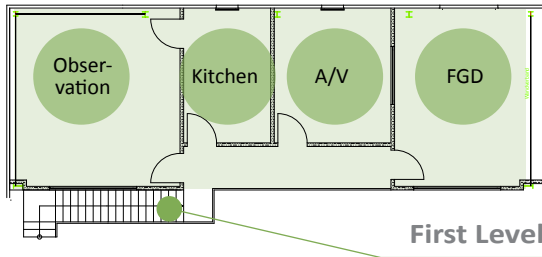

Available First Level Rooms

- Focus Group Observation / Office (36sqm)
- Kitchen (14sqm)
- A/V Tech room (19sqm)
- Focus Group Discussion / Office (31sqm)
- Catering (30sqm)
- Multi Purpose (30sqm)

Available Ground Level Rooms

- Bar / Waiting (15sqm)
- Reception (30sqm)
- Meeting 1 / Pre Clinic / Office (36sqm)
- Meeting 2 / Office (21sqm)

- Area indoors: 800sqm
 - Area outdoors: 384sqm
(weather protected)
 - Main Stage: 430sqm
 - Aux Stage: 144sqm
 - Gate 1: 5,40 x 4,25m (WxH)
 - Gate 2: 5,30 x 4,25m (WxH)
- Available Not Available