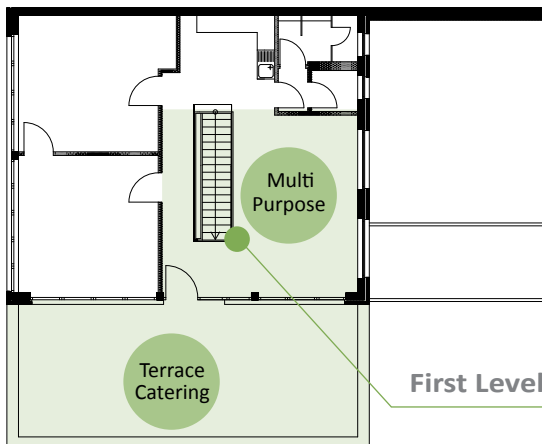

Available First Level Rooms

- Focus Group Observation / Office (36sqm)
- Kitchen (14sqm)
- A/V Tech room (19sqm)
- Focus Group Discussion / Office (31sqm)
- Catering (30sqm)
- Multi Purpose (30sqm)

Available Ground Level Rooms

- Bar / Waiting (15sqm)
- Reception (30sqm)
- Meeting 1 / Pre Clinic / Office (36sqm)
- Meeting 2 / Office (21sqm)

- Area indoors: 800sqm
 - Area outdoors: 384sqm
(weather protected)
 - Main Stage: 430sqm
 - Aux Stage: 144sqm
 - Gate 1: 5,40 x 4,25m (WxH)
 - Gate 2: 5,30 x 4,25m (WxH)
- Available Not Available